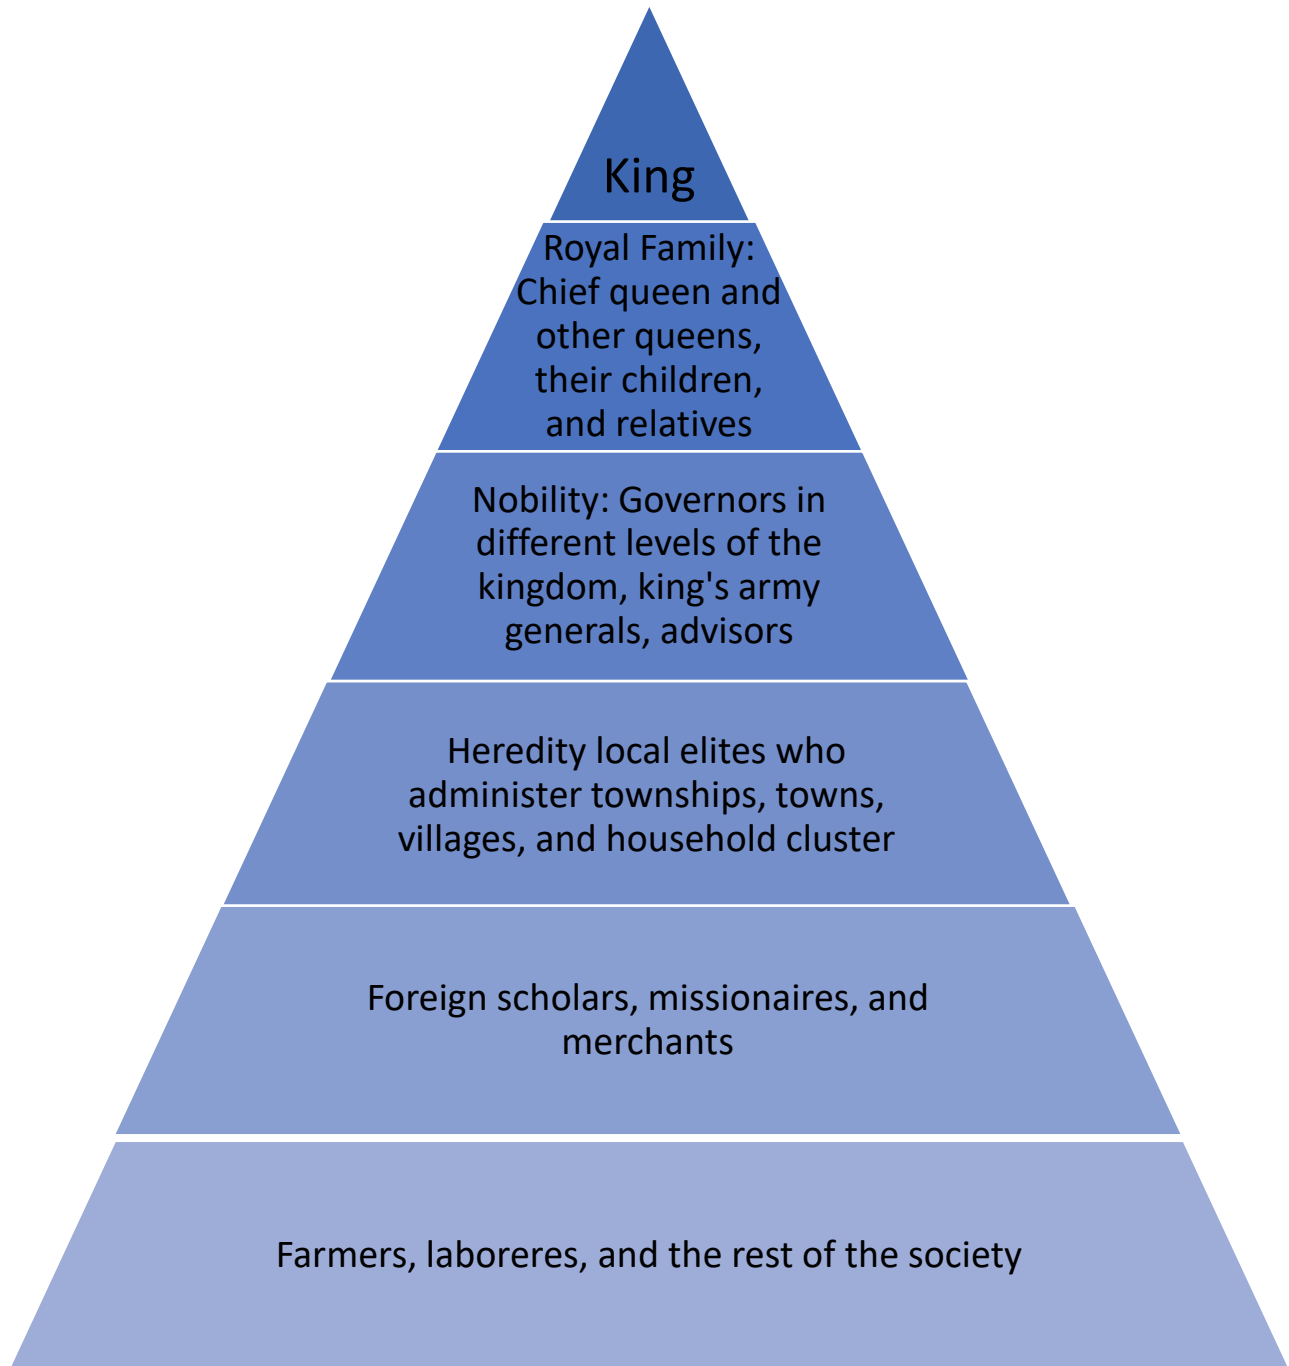

Konbaung Dynasty Social-Hierarchy Chart

*The Sangha (Buddhist monks) play an important role in the society as moral leaders, although they cannot be placed in the chart